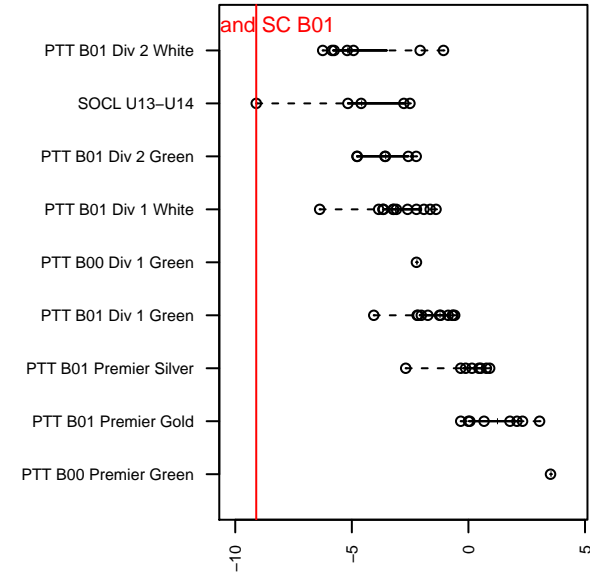

Ashland SC B01

Ashland SC
Ashland, OR
B01 total strength=340
attack=0.16 defense=0.26
fall league = SOCL U13-U14
notes= might be 02

alt names used:
ASC

Venues played:
2015 SOCL U13-U14

**attack and defense variance (black dot)
relative to other teams
and top 10 in region**

**attack and defense rating
relative to others at age
and all opponents in last 13 months**

Performance relative to 13 month average

Performance relative to 13 month average

date	home		away		venue	pred.home	pred.away
2015-10-25	Ashland SC B01	0	GPYSC Rapids B01	4	2015 SOCL U13-U14	0.08	7.07
2015-10-18	GPYSC Rapids B01	11	Ashland SC B01	0	2015 SOCL U13-U14	7.07	0.08
2015-10-17	RVSC Timbers White B02	3	Ashland SC B01	1	2015 SOCL U13-U14	3.98	0.42
2015-10-11	Ashland SC B01	0	Table Rock SC Thunder B01	10	2015 SOCL U13-U14	0.11	10.51
2015-10-03	GPYSC Rebels B02	5	Ashland SC B01	0	2015 SOCL U13-U14	4.55	0.16
2015-09-26	UUSC Fusion B01	3	Ashland SC B01	1	2015 SOCL U13-U14	5.20	0.24
2015-09-20	Table Rock SC Thunder B01	9	Ashland SC B01	0	2015 SOCL U13-U14	10.51	0.11
2015-09-19	Ashland SC B01	0	RVSC Timbers White B02	7	2015 SOCL U13-U14	0.42	3.98
2015-09-13	Ashland SC B01	0	GPYSC Rebels B02	4	2015 SOCL U13-U14	0.16	4.55
2015-09-12	Ashland SC B01	0	BUSC Nemesis B01	5	2015 SOCL U13-U14	0.20	3.59